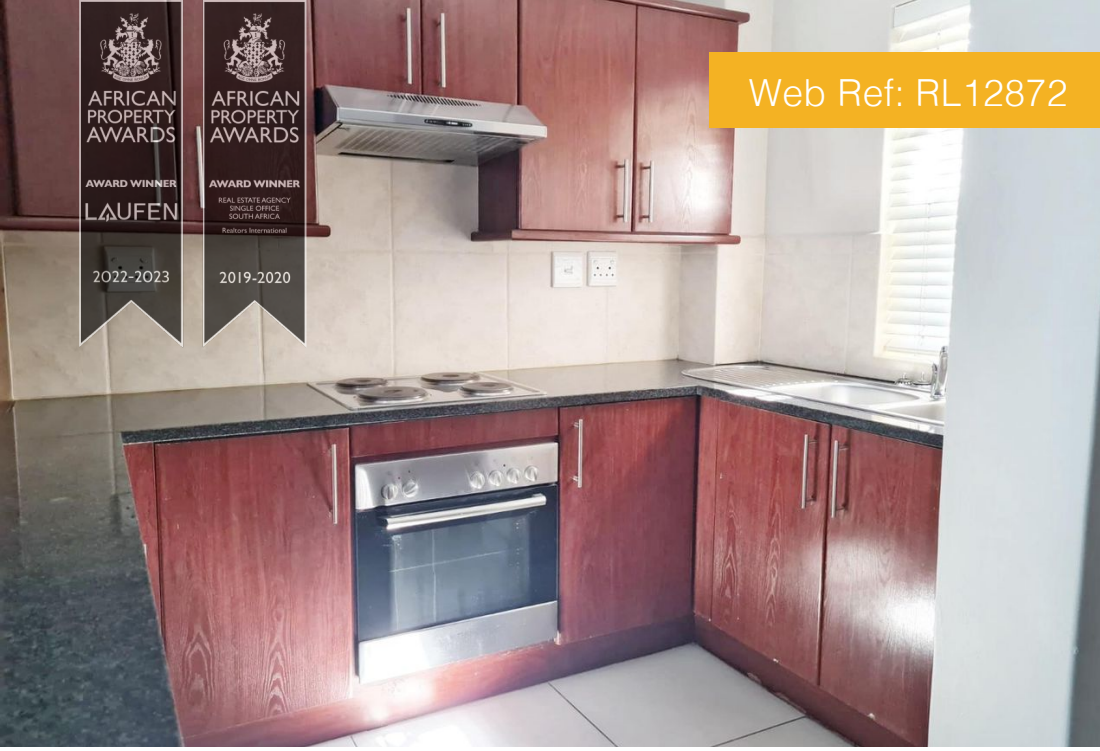

Web Ref: RL12872

Apartment To Let Rosendal

38 Palata

R14,000 pm

🛏️ 2 🚽 1

Interior

Floor Size	57m ²
Bedrooms	2
Bathrooms	1
Reception Rooms	1

Exterior

ERF Size	57m ²
Security	Yes
Pool	No
Pet Friendly	No
Carports	1

2-Bedroom Apartment for Rent

This exquisite 2-bedroom apartment is situated in the highly sought-after Bella Rosa complex, which offers 24-hour manned security for peace of mind. The unit showcases a charming Tuscan-inspired design and features a private Juliet balcony.

Both bedrooms are equipped with built-in cupboards for ample storage. The open-plan lounge and kitchen area is thoughtfully designed.

A full bathroom completes the space, featuring a bath, shower, toilet, and basin.